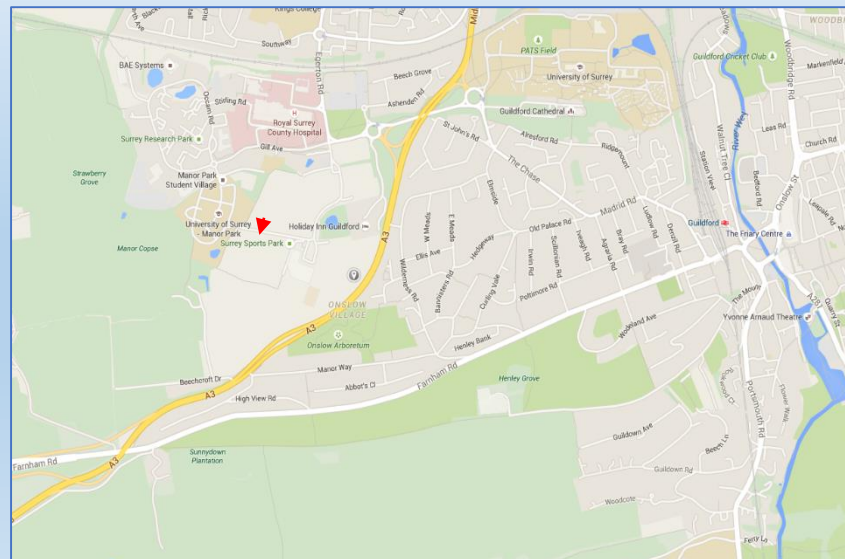

ADVICE FOR VISITING TEAMS

Parking: There is ample parking on site, including an overspill car park

Pitches: SSP is a large complex comprising many all-weather and grass pitches, spread over a sizeable area. All pitches are within walking distance of the main SSP car park but you are advised to check with the WRFC Manager (or with SSP Reception staff) which pitch you have been allocated for your match or training session

Toilets: Toilets and changing facilities are available at this ground

Smoking: It would be appreciated if visitors would abide by our 'No Smoking' policy when young players are present. Smoking is not permitted inside the Centre itself

Dogs: Please note that dogs are **not** permitted anywhere on site at SSP, with the exception of guide dogs

General: Please be considerate to staff and other users of SSP with regard to parking, litter and general conduct