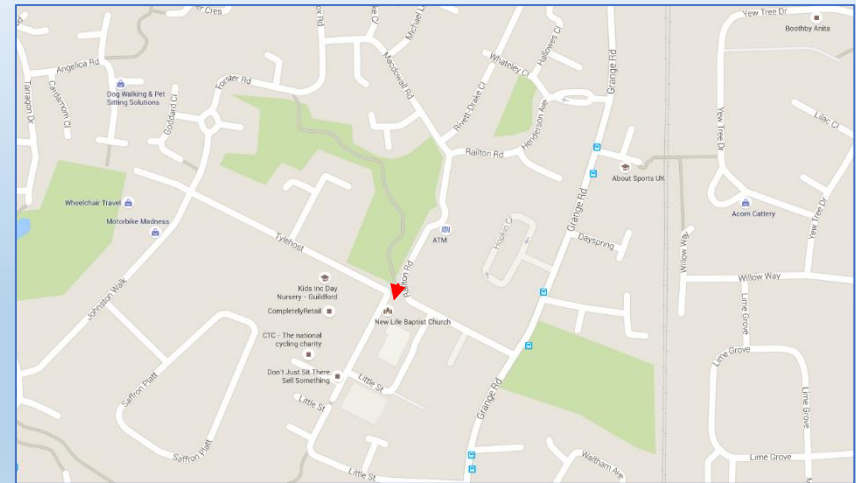

QUEEN ELIZABETH PARK (QEP) CENTRE

QEP Centre
Railton Road
Guildford
Surrey
GU2 9LX

Click on the pin to go to Google Maps and create your own directions!

ADVICE FOR VISITORS

Parking: There are free parking bays between the rear of the QEPC and the Nuffield Fitness and Wellbeing Gym

Access: The main door is operated by security code. If you do not know the code, please press the buzzer to be let in

Toilets: There are toilets and catering facilities inside the Centre

Smoking: There is a 'no smoking' policy inside the QEPC

WORPLESDON RANGERS FC
An FA Charter Standard Club

Established 2001
Affiliated to Surrey FA

www.wrfc.club