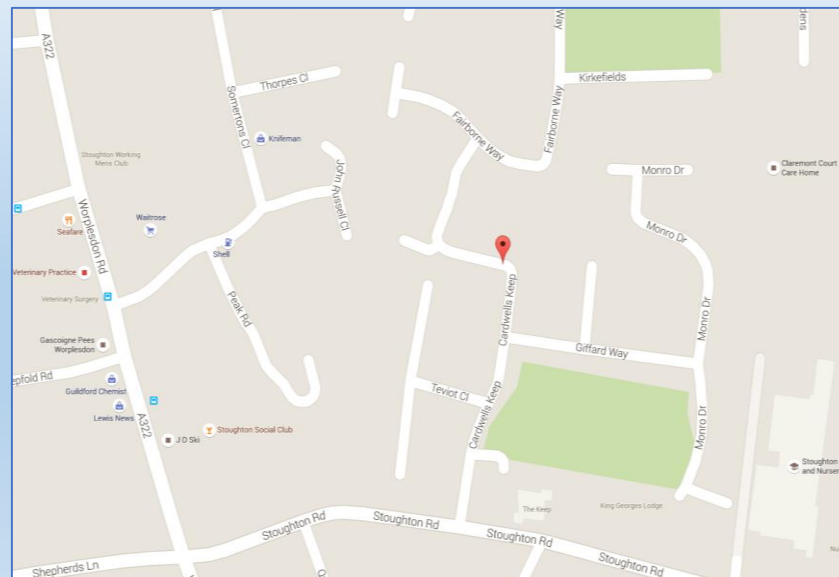

ADVICE FOR VISITING TEAMS

Parking: There is a car park adjacent to the changing rooms. When this is full, please do not park in the residential streets next to the pitch but use the parking facilities in nearby Railton Road/Queen Elizabeth Park

Pitches: Accessible from either Railton Road (walk through the residential street near to the Nuffield fitness centre) or via the Stoughton Road entrance to Cardwells Keep

Toilets: There are toilet and changing facilities at this ground

Smoking: It would be appreciated if visitors would abide by our 'No Smoking' policy when young players are present

Dogs: Dogs must be kept on a lead at all times. Dog fouling waste bins are provided – please use them as necessary

General: Please be considerate to local residents with regard to parking, litter and general conduct